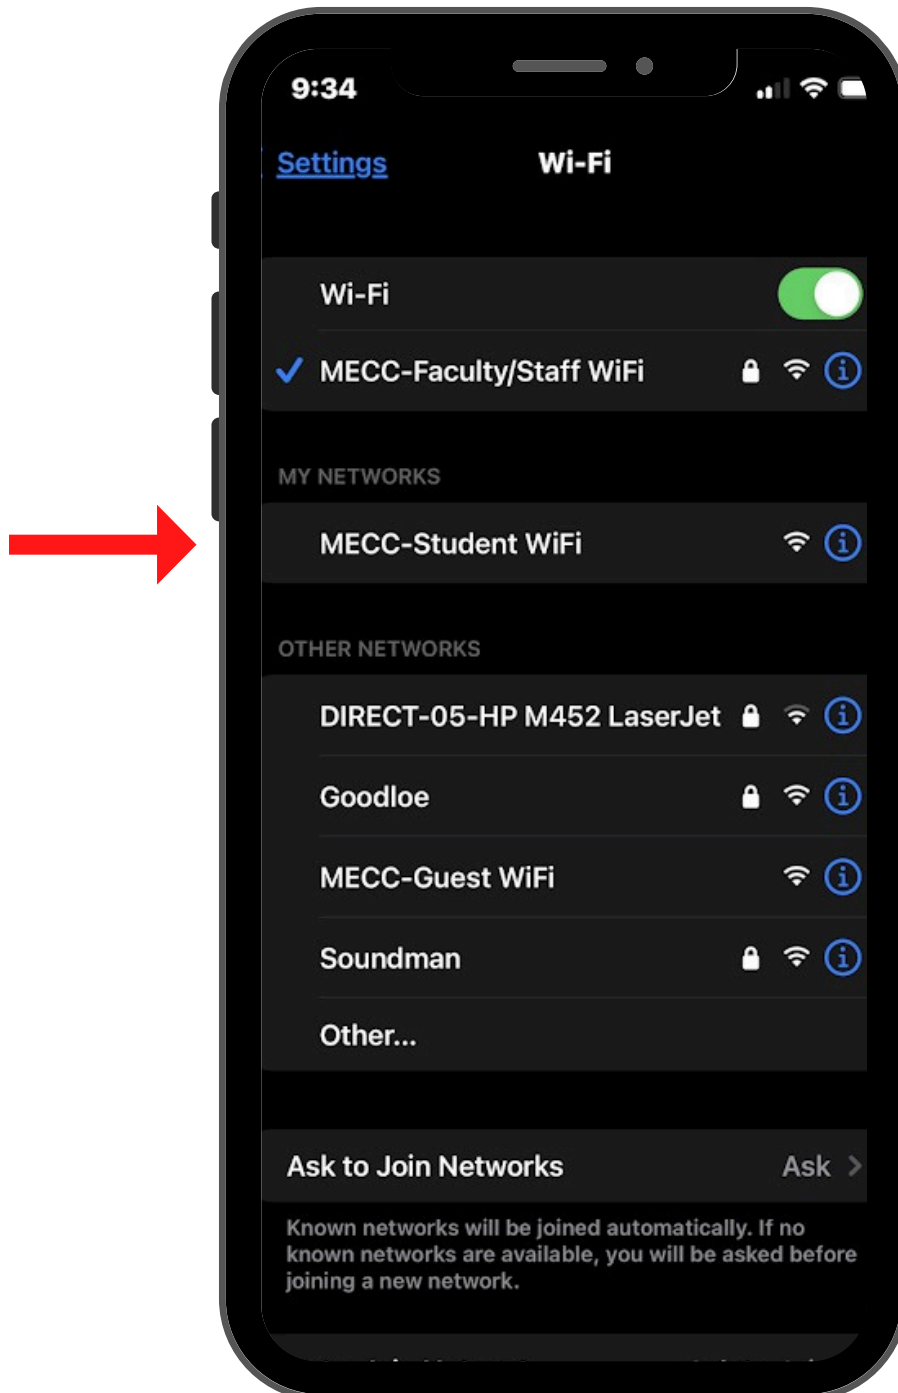

Setting up Student Wifi on iPhone

- Select Student Wifi connection on iPhone

- You will be redirected to this log in page
- Enter your VCCS Username and password
- Check the Terms & Conditions box
- If you have any issues, email MECC Helpdesk at helpdesk@mecc.edu

9:34 n524.network-auth.com MECC-Student WiFi

Log In Cancel

Welcome to MECC-Student WiFi

Log in using your MyMECC username (Example: ffox123) and password. You are about to access the Internet through wireless (Wi-Fi) Internet access node (the "Service") operated by Mountain Empire Community College. The purpose of the Service is to provide free public wireless Internet access to students of Mountai use the Service only if you agree to the following terms of service each time you access the Service.